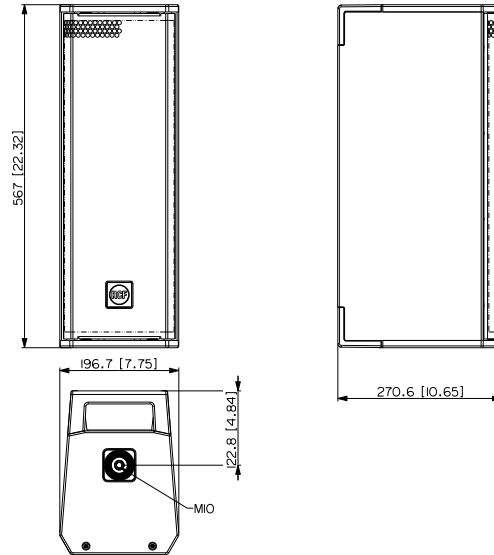

NXL 14-A

COMPACT ACTIVE POINT SOURCE SPEAKER

Line Art 2D

TECHNICAL SPECIFICATIONS

Acoustical specifications	Frequency Response	70 Hz ÷ 20000 Hz
	Max SPL @ 1m	128 dB
	Horizontal coverage angle	100°
	Vertical coverage angle	70°
Transducers	Compression Driver	1 x 1.0" neo, 1.75" v.c
	Woofer	2 x 6.0" neo, 2.0" v.c
Input/Output section	Input signal	bal/unbal
	Input connectors	Combo XLR/Jack
	Output connectors	XLR
	Input sensitivity	-2 dBu/+4 dBu
Processor section	Crossover Frequencies	1200
	Protections	Excurs.
	Limiter	Fast Limiter
	Controls	Linear/Boost/Stage Presets, Volume.
Power section	Total Power	2100 W Peak
	High frequencies	700 W Peak
	Low frequencies	1400 W Peak
	Cooling	Convection
	Connections	Powercon TRUE1 TOP IN/OUT
Standard compliance	Safety agency	CE compliant
Physical specifications	Cabinet/Case Material	Plywood
	Hardware	2X M10 TOP AND BOTTOM 2X PIN D.10
	Handles	2 TOP AND BOTTOM
	Grille	Steel
	Color	Black - RAL 9005, White - RAL 9003
Size	Height	567 mm / 22.32 inches
	Width	197 mm / 7.76 inches
	Depth	270 mm / 10.63 inches
	Weight	12.8 kg / 28.22 lbs